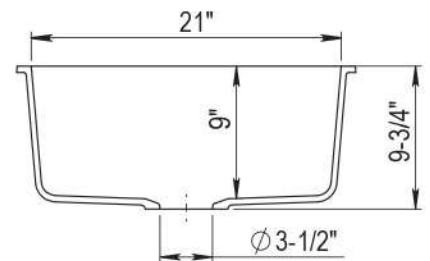

Undermount clips sold separately.
DXF cutout templates are available online.

AVAILABLE COLORS

Shown in Mocha

DIMENSIONS

OVERALL
23" x 21"

BOWL
DEPTH
9"

DRAIN
DIAMETER
3-1/2"

Specifications and dimensions are not guaranteed and are subject to change without notice.