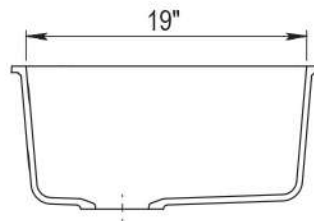

Undermount clips sold separately.
DXF cutout templates are available online.

AVAILABLE COLORS

Shown in Mocha

DIMENSIONS

OVERALL
23" x 21"

BOWL
DEPTH
9"

DRAIN
DIAMETER
3-1/2"

Specifications and dimensions are not guaranteed and are subject to change without notice.