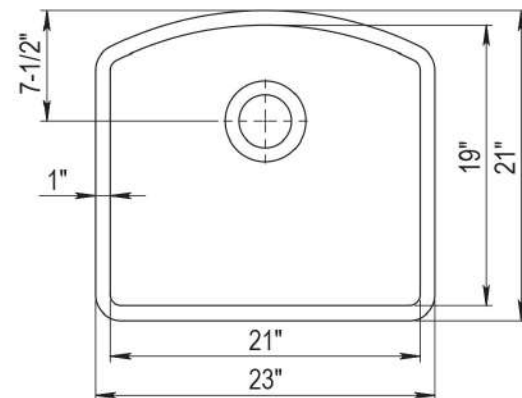

Undermount clips sold separately.
DXF cutout templates are available online.

AVAILABLE COLORS

Shown in Mocha

DIMENSIONS

OVERALL
23" x 21"

BOWL
DEPTH
9"

DRAIN
DIAMETER
3-1/2"

Specifications and dimensions are not guaranteed and are subject to change without notice.